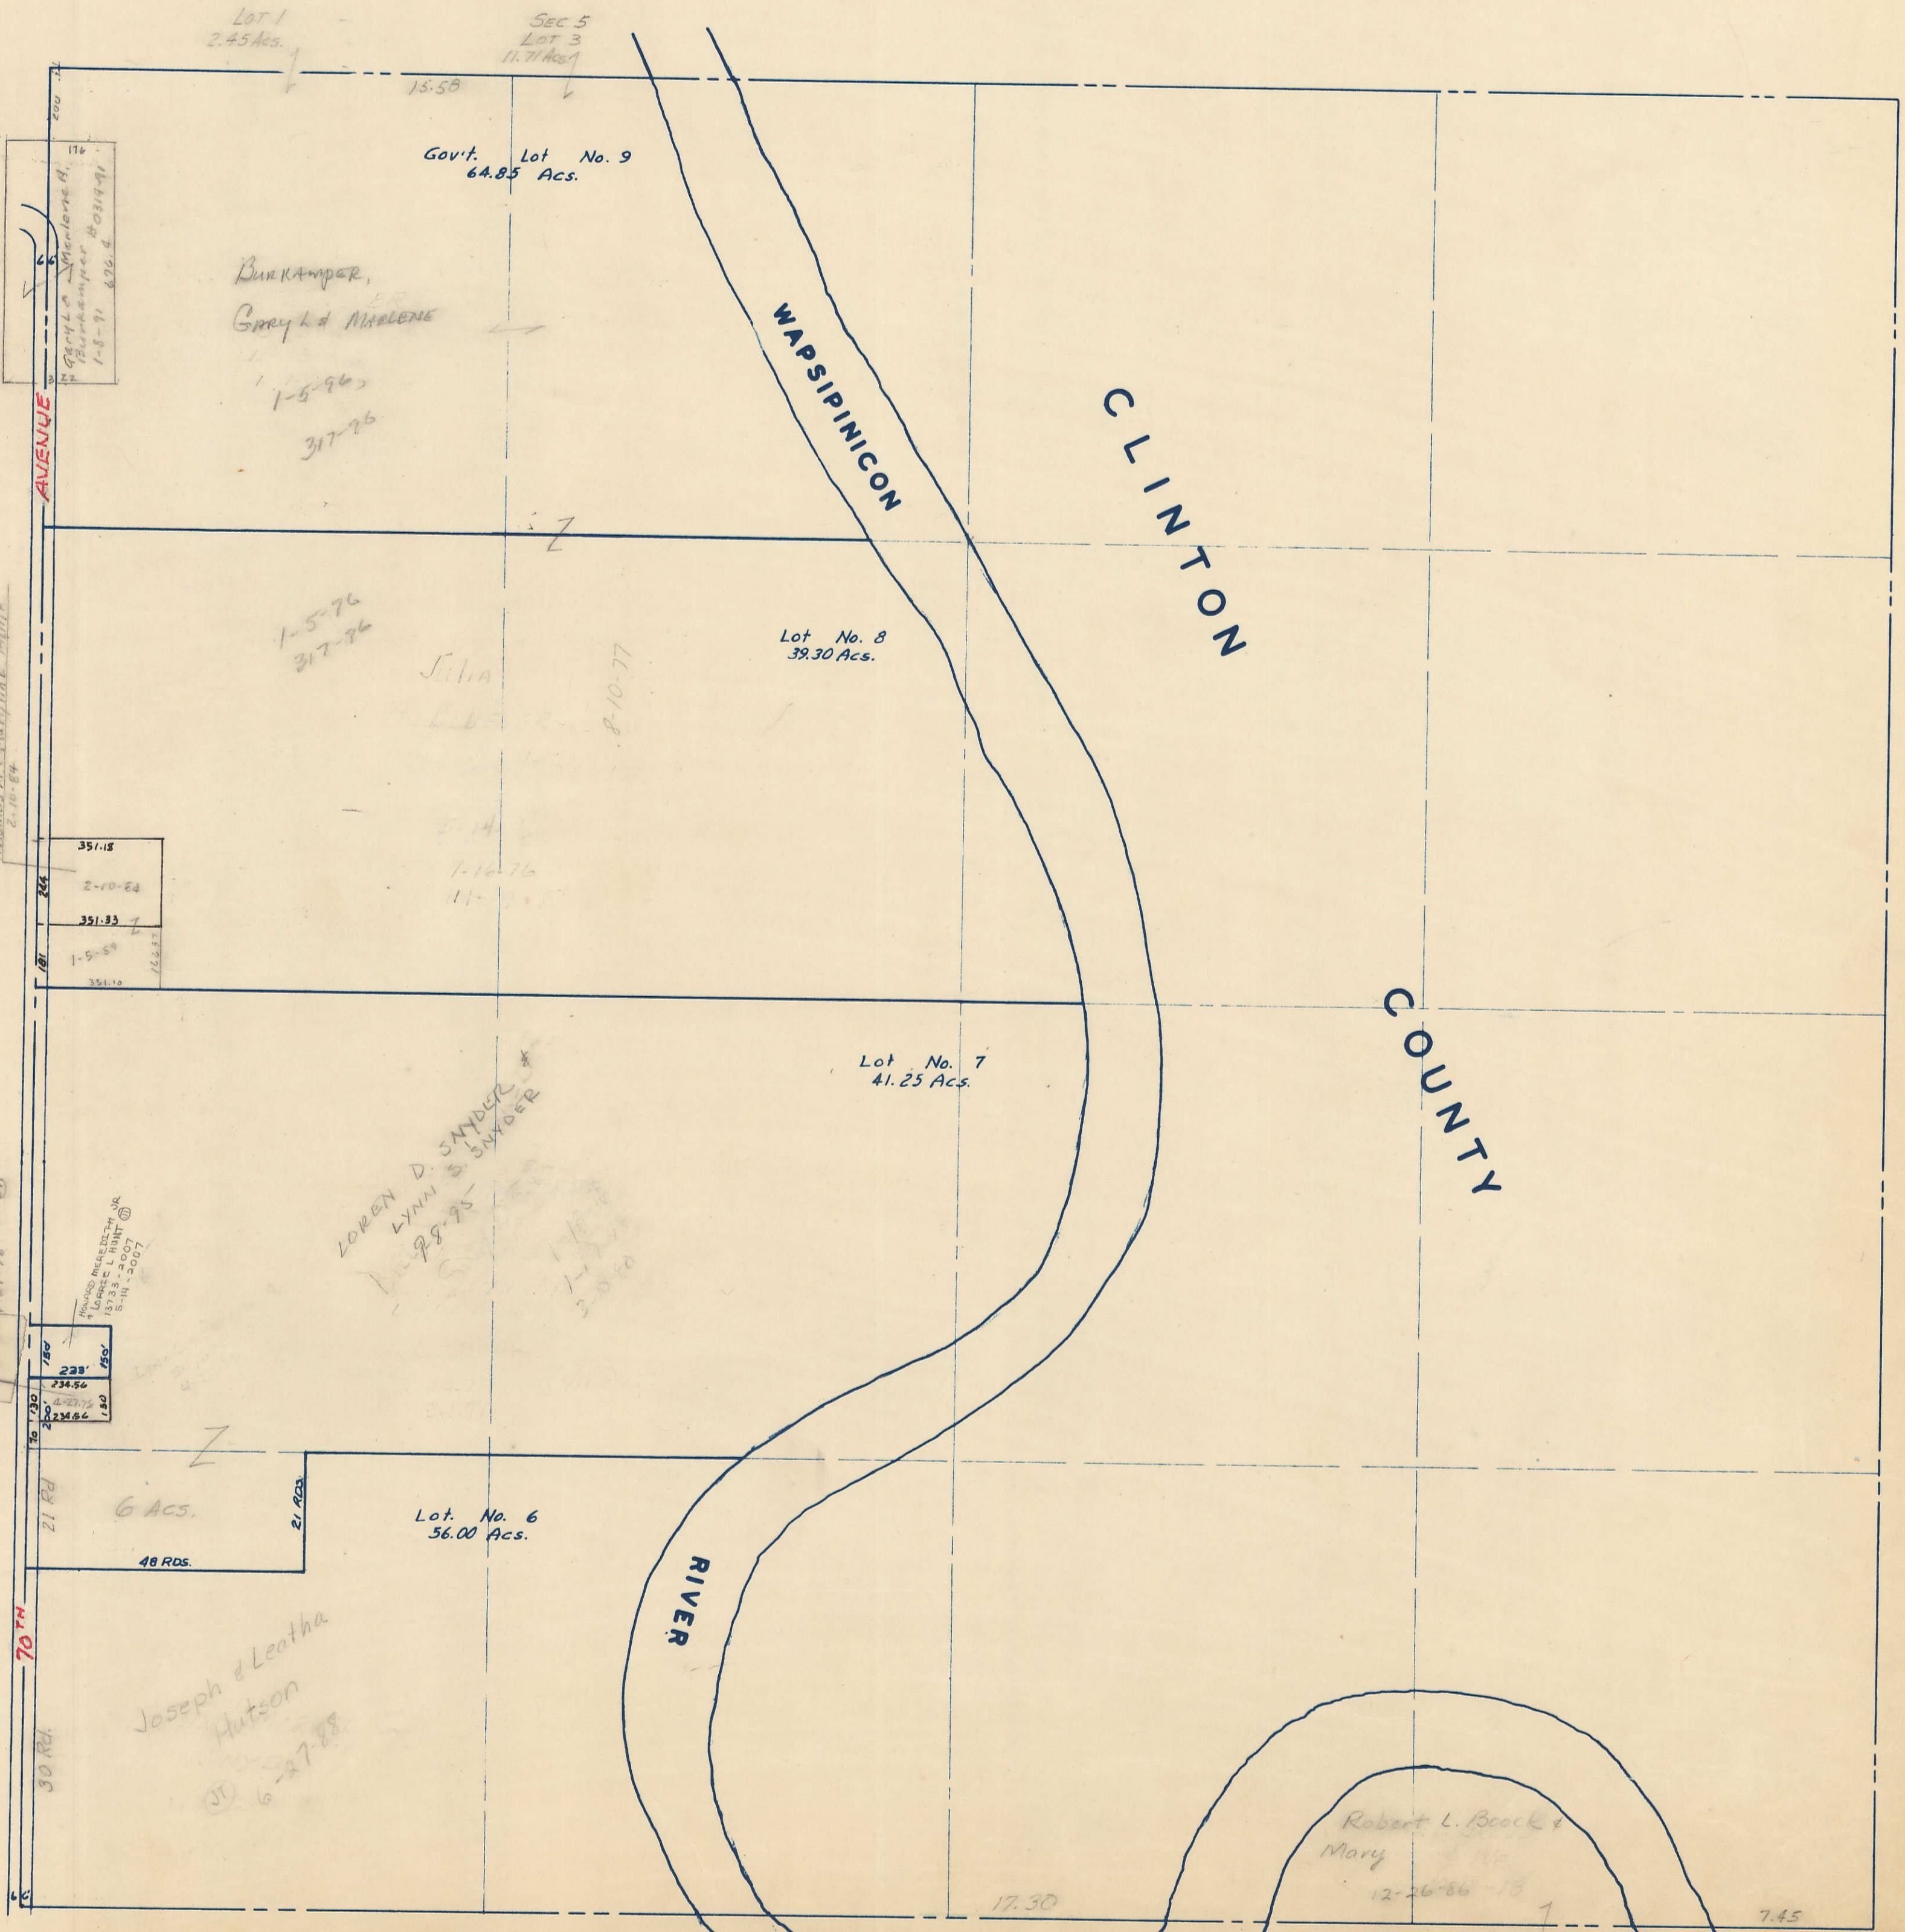

SECTION 8
TOWNSHIP 80 NORTH, RANGE 2 EAST,
5TH PRINCIPAL MERIDIAN
ALLENS GROVE TOWNSHIP
SCOTT COUNTY, IOWA

TRANSFER PAGE 5

SCALE: 1 INCH = 330 FEET

SECTION 5 PAGE 5

PAGE 7

SECTION 7

PAGE

SECTION